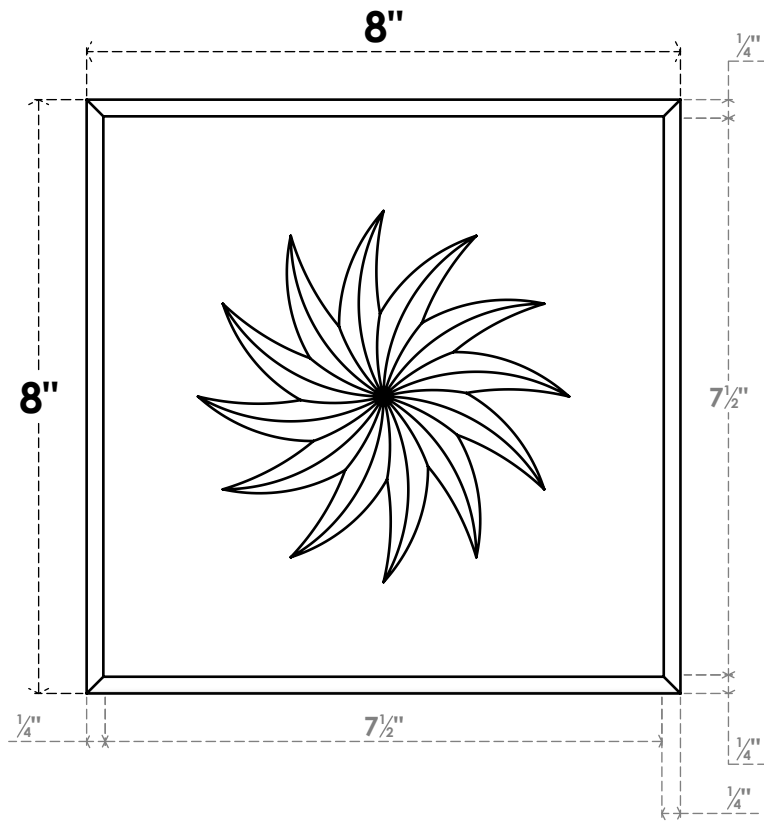

ROSP080X080X050SDG14

8"W X 8"H X 1/2"P STANDARD SEDGWICK SPIRAL ROSETTE WITH ROUNDED EDGE, ARCHITECTURAL GRADE PVC

FRONT

SIDE

EKENA MILLWORK
2300 WEST MAIN ST.
CLARKSVILLE, TX 75426
TOLL FREE: 866-607-0453
WWW.EKENAMILLWORK.COM