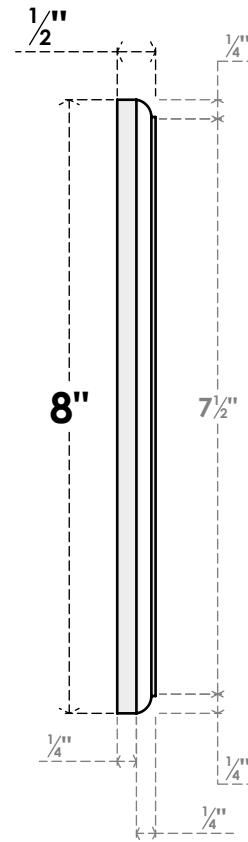

ROSP080X080X050SDG14

8"W X 8"H X 1/2"P STANDARD SEDGWICK SPIRAL ROSETTE WITH ROUNDED EDGE, ARCHITECTURAL GRADE PVC

FRONT

SIDE

EKENA MILLWORK
2300 WEST MAIN ST.
CLARKSVILLE, TX 75426
TOLL FREE: 866-607-0453
WWW.EKENAMILLWORK.COM

NOTES

1. INSTALLATION TO BE COMPLETED IN ACCORDANCE WITH MANUFACTURER'S SPECIFICATIONS.
2. DRAWING MAY NOT BE TO SCALE
3. THIS DRAWING IS INTENDED FOR DESIGN AND PLANNING PURPOSES ONLY.
4. ALL INFORMATION CONTAINED HEREIN WAS CURRENT AT THE TIME OF DEVELOPMENT BUT MUST BE REVIEWED AND APPROVED BY THE PRODUCT MANUFACTURER TO BE CONSIDERED ACCURATE.
5. ARCHITECTURAL GRADE PVC PRODUCTS ARE MADE FROM EXPANDED CELLULAR PVC AND COME NATURALLY WHITE BUT MAY BE PAINTED